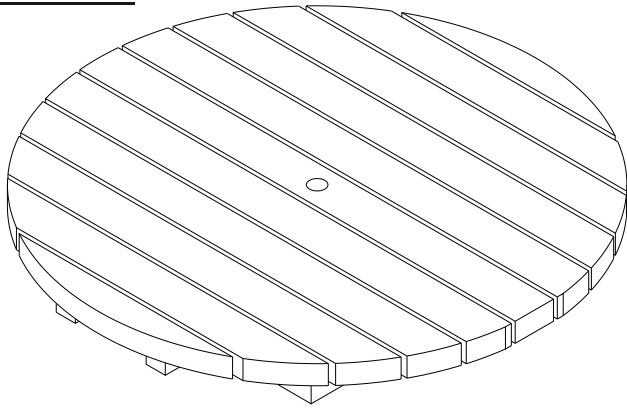

Whitwell 8 Seater Round Picnic Table

INCLUDED

x1

x1

x1

x4

x8

x8

ACCESSORY LIST

x16  **80mm**

x4  **80mm**

x32  **65mm**

1

2

3

4

5

-  80mm
-  80mm ✓
-  65mm

6

-  80mm ✓
-  80mm
-  65mm