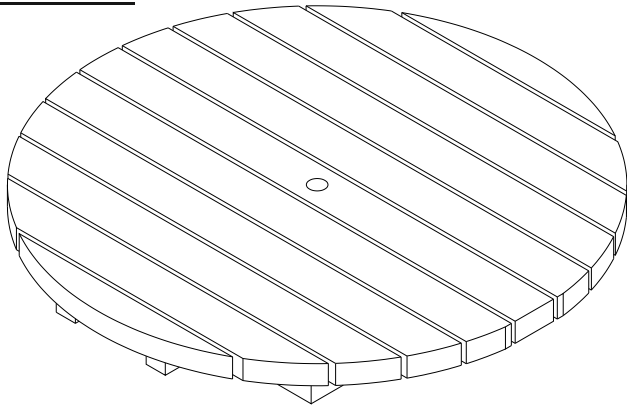

Whitwell 8 Seater Round Picnic Table

INCLUDED

x1

x1

x1

x4

x8

x8

ACCESSORY LIST

x20

80mm

x32

65mm

1

2

3